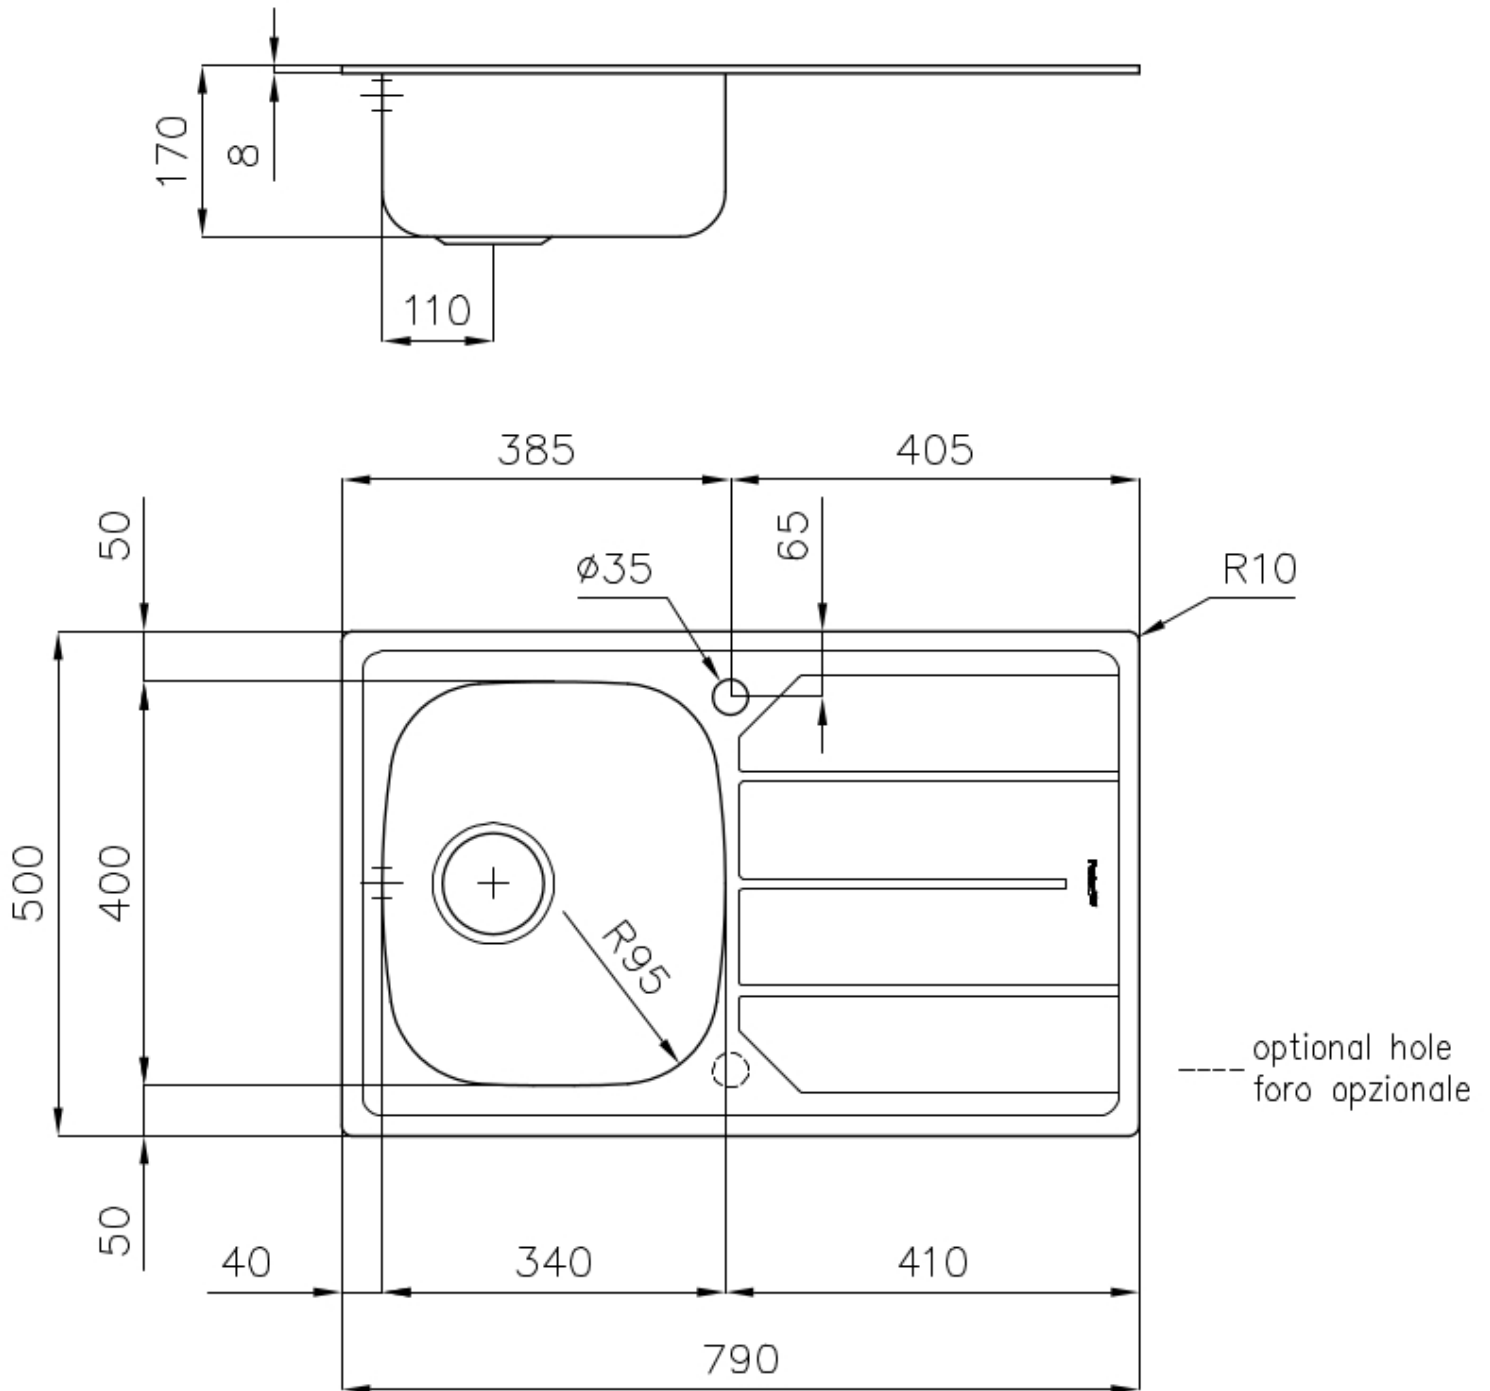

Sink S1000

Bowl on the left

Kitchen Sinks

Code: 1179 062

DETAILS

Edge/Installation Type Standard (8 mm Edge)

Finish Foster brushed

Material AISI 304 stainless steel

Texture Foster brushed

Base 45 cm

Dimensions 790 x 500 mm

Standard fittings Fixing hooks, gasket, drain, overflow and siphon, boxed packing

Mixer holes 1 standard hole

Built-in hole 770x480 mm

Drainer Yes

Width 79 cm

Bowl dimension 340x400mm

Number of bowls 1 bowl

Waste fitting 3,5" drain

FEATURES

Added value Foster uses steel thicknesses higher than those used on average by other manufacturers. This is how, thanks to our long experience, we know how to make sinks of superior quality and with a better resistance to aging.

Basket 3,5" waste fitting The drain is equipped with a large 3.5" drain, with the practical basket cap that prevents the discharge of solid parts.

Sliding brackets

TECHNICAL DATA

OPTIONAL ACCESSORIES

HPDE Chopping board
8657 001